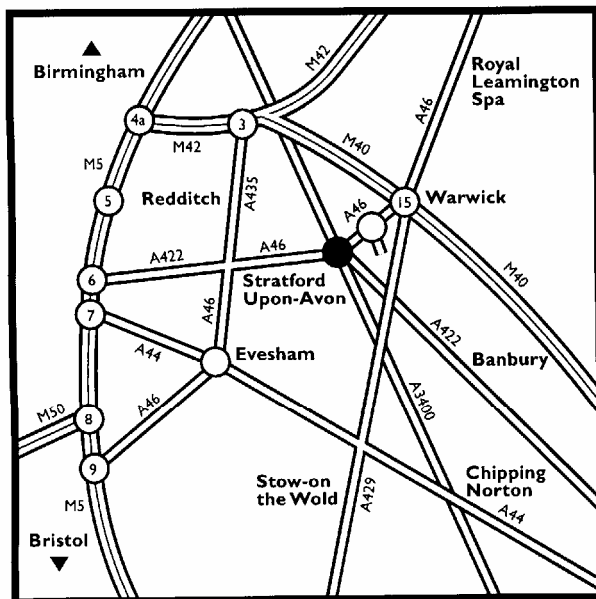

HOW TO FIND US:

Enable is part of the DCS Europe plc group of companies and is based on the same site.

FROM THE NORTH M5

- Exit junction 4a to M42
- Exit M42 junction 3 to M40 south
- Exit M40 junction 15 take A46 towards Stratford
- Next roundabout, take 2nd exit to Redditch & Evesham
- Next roundabout take 2nd exit to Bishopton Lane & Timothy's Bridge Industrial Estate (travelling time approx. 30 mins from junction 4a)

FROM THE SOUTH M5

- Exit junction 9, take A46 to Evesham
- Continue to follow the A46 by-passing Evesham
- On approach to roundabout sign posted Stratford town centre, take 1st exit continuing on A46 towards Warwick
- Next roundabout take the 4th exit to Bishopton Lane & Timothy's Bridge Industrial Est. (traveling Time approx. 40 mins from junction 9)

FROM THE M40

- Exit junction 15, take A46 towards Stratford
- Next roundabout take 2nd exit to A46 Redditch
- Next roundabout take 2nd exit to Bishopton Lane & Timothy's Bridge Industrial Est. (traveling time approx. 10 mins from junction 15)