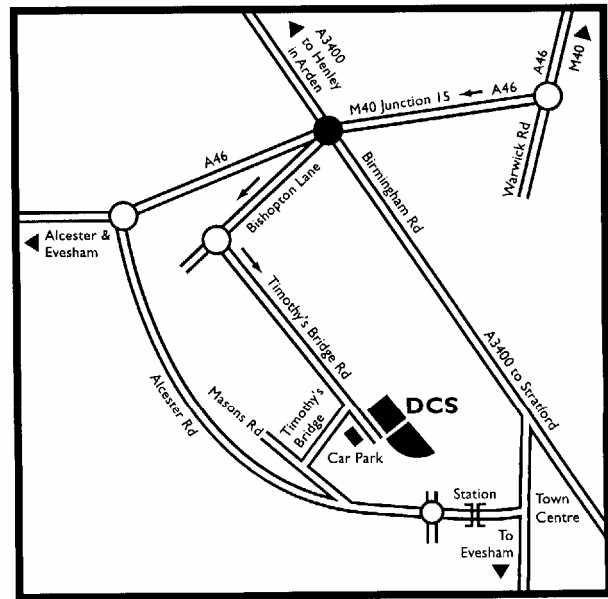

HOW TO FIND US:

Enable is part of the DCS Europe plc group of companies and is based on the same site.

FROM THE NORTH M5

- Exit junction 4a to M42
- Exit M42 junction 3 to M40 south
- Exit M40 junction 15 take A46 towards Stratford
- Next roundabout, take 2nd exit to Redditch & Evesham
- Next roundabout take 2nd exit to Bishopton Lane & Timothy's Bridge Industrial Estate (travelling time approx. 30 mins from junction 4a)

FROM THE SOUTH M5

- Exit junction 9, take A46 to Evesham
- Continue to follow the A46 by-passing Evesham
- On approach to roundabout sign posted Stratford town centre, take 1st exit continuing on A46 towards Warwick
- Next roundabout take the 4th exit to Bishopton Lane & Timothy's Bridge Industrial Est. (traveling Time approx. 40 mins from junction 9)

FROM THE M40

- Exit junction 15, take A46 towards Stratford
- Next roundabout take 2nd exit to A46 Redditch
- Next roundabout take 2nd exit to Bishopton Lane & Timothy's Bridge Industrial Est. (traveling time approx. 10 mins from junction 15)

Please take care when travelling around the building due to warehouse vehicles being on site.